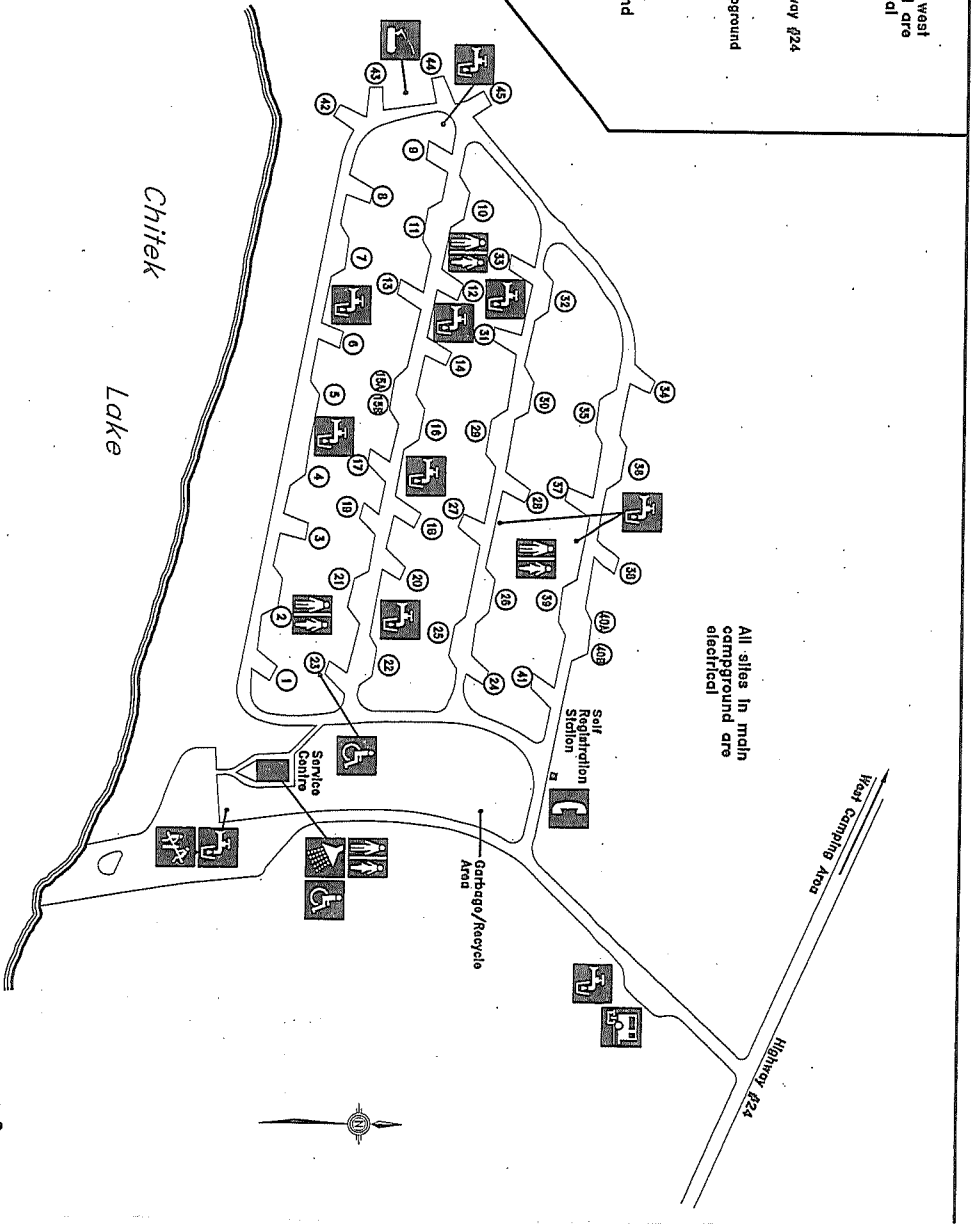

NON-~~Electric~~ electric

- LEGEND
- Playground
 - Accessible
 - Washrooms
 - Water Point
 - Firewood
 - Camp Kitchen
 - Swimming
 - Telephone
 - Showers
 - Parking
 - Trailer Sewage Dump
 - Change Room

CHITEK LAKE RECREATION SITE
CAMPGROUND
www.saskparks.net